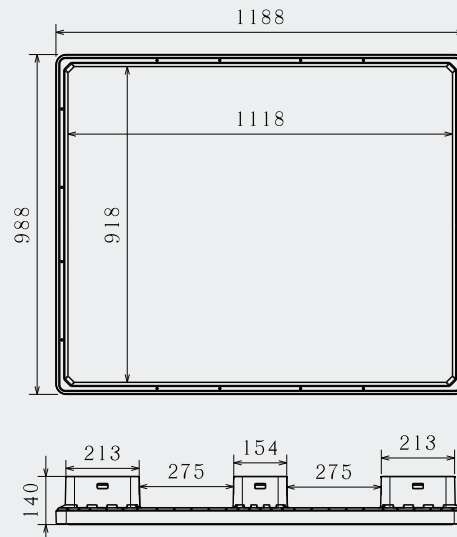

PERSIAN SANAT

IP 1

The Monoblock standard 9 leg pallet with smooth and closed deck, which has the capability to use pallet jack on four sides.

Capable of using pallet jack on four sides

Logo print or embossment

PERSIAN SANAT

Art No.
PS-1210-IP1
Previous Name
HPS1210

Net weight (kg)	13.5 ± 0.5
Bottom type	9 Legs
Dimension (mm)	1200×1000×140
Temperature stability (°c)	-20 To +40
Static load (kg)	5000
Dynamic load (kg)	1250
Racking load (kg)	-
Reinforcement profiles	-
Loading quantities (pcs/approx.)	550 650
Surface type	Closed
Safety rims (mm)	-
Material	HDPE
Pallet color	Other colors on request
Logo option	Embossment

the load capacities are based on an evenly distributed loads and it can vary according to the type of load.

Container 40 HC Jumbo Truck

All dimensions may vary ± 5mm due to production process and raw materials characteristics.