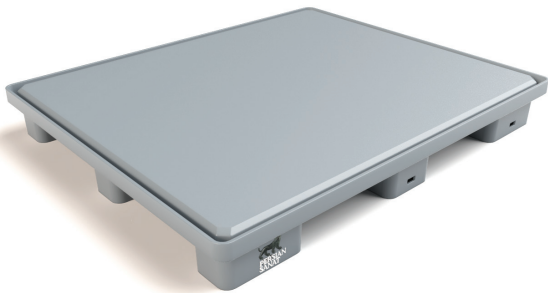

PERSIAN SANAT

IP 1

The Monoblock standard 9 leg pallet with smooth and closed deck, which has the capability to use pallet jack on four sides.

Capable of using pallet jack on four sides

Logo print or embossment

PERSIAN SANAT

Art No.
PS-1210-IP1
Previous Name
HPS1210

Net weight (kg)	13.5 ± 0.5
Bottom type	9 Legs
Dimension (mm)	1200×1000×140
Temperature stability (°c)	-20 To +40
Static load (kg)	5000
Dynamic load (kg)	1250
Racking load (kg)	-
Reinforcement profiles	-
Loading quantities (pcs/approx.)	550 650
Surface type	Closed
Safety rims (mm)	-
Material	HDPE
Pallet color	Other colors on request
Logo option	Embossment