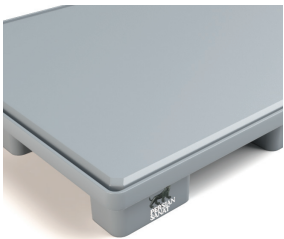

PERSIAN SANAT

IP 1

The Monoblock standard 9 leg pallet with smooth and closed deck, which has the capability to use pallet jack on four sides.

Capable of using pallet jack on four sides

Logo print or embossment

PERSIAN SANAT

Art No.
PS-1210-IP1
Previous Name
HPS1210

Net weight (kg)	13.5 ± 0.5
Bottom type	9 Legs
Dimension (mm)	1200×1000×140
Temperature stability (°c)	-20 To +40
Static load (kg)	5000
Dynamic load (kg)	1250
Racking load (kg)	-
Reinforcement profiles	-
Loading quantities (pcs/approx.)	550 650
Surface type	Closed
Safety rims (mm)	-
Material	HDPE
Pallet color	Other colors on request
Logo option	Embossment