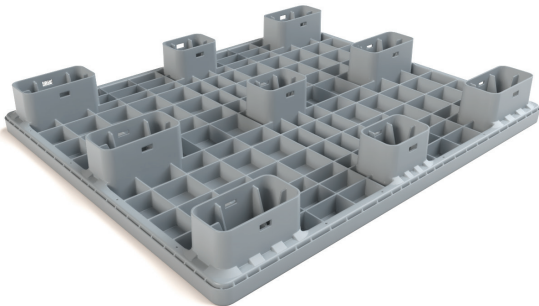

PERSIAN SANAT

IP 1

The Monoblock standard 9 leg pallet with smooth and closed deck, which has the capability to use pallet jack on four sides.

Capable of using pallet jack on four sides

Logo print or embossment

PERSIAN SANAT

Art No.
PS-1210-IP1
Previous Name
HPS1210

Net weight (kg)	13.5 ± 0.5
Bottom type	9 Legs
Dimension (mm)	1200×1000×140
Temperature stability (°c)	-20 To +40
Static load (kg)	5000
Dynamic load (kg)	1250
Racking load (kg)	-
Reinforcement profiles	-
Loading quantities (pcs/approx.)	550 650
Surface type	Closed
Safety rims (mm)	-
Material	HDPE
Pallet color	Other colors on request
Logo option	Embossment

the load capacities are based on an evenly distributed loads and it can vary according to the type of load.

Container 40 HC Jumbo Truck

All dimensions may vary ± 5mm due to production process and raw materials characteristics.